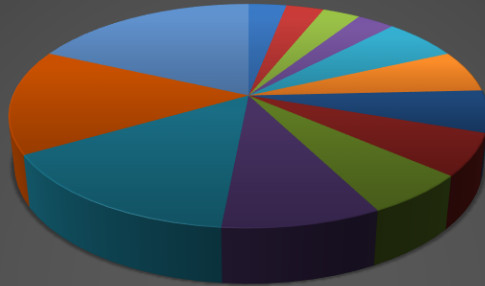

Schools Represented Within Our Program

Senior Cohort - Class of 2019

▣ Cabot Freshman Academy (2)	▣ eSTEM High Sschool (1)
▣ Joe T Robinson (1)	▣ Little Rock Christian Academy (1)
▣ Bryant High School (2)	▣ Conway Junior High School (2)
▣ Jacksonville Lighthouse Charter (2)	▣ North Little Rock High School (2)
▣ Sylvan Hills High School (2)	▣ Maumelle High School (3)
▣ LISA Academy (5)	▣ Little Rock Central High School (5)
▣ Parkview Arts and Science Magnet (6)