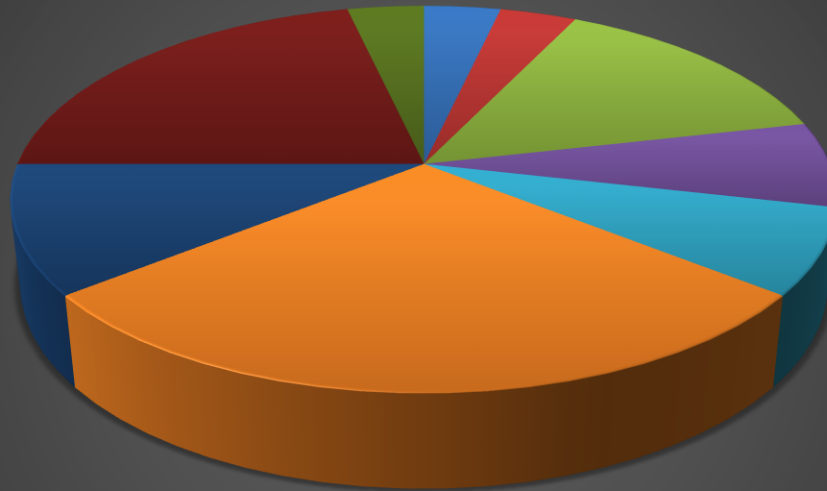

Freshman Cohort - Class of 2021

- Bryan High School (1)
- e-Stem High School (4)
- J.A. Fair High School (2)
- North Little Rock (3)
- Pulaski Academy (1)
- Central Arkansas Christian School (1)
- Hall High School (2)
- Little Rock Central High School (8)
- Parkview Arts and Science Magnet High School (6)

At A Glance

- Cost – FREE!
- Selected members include 10th-12th graders
- Guidance on course schedules every semester
- College and Career exploration
- Extensive college search assistance
- Financial aid and scholarship workshops
- Test preparation for the PSAT, ACT and SAT
- Monthly sessions on leadership development
- Community service and outreach projects

Student Profile

Average GPA: 3.8 with 4 Advanced Placement courses

Average ACT: 26-28

Class Rank: Top 5-10%

Average Total Financial Aid Package: $27,500 for 4 years

Total Financial Aid Earned: $26 million

Extra-curricular Activities: Student body presidents and vice-presidents, class presidents, varsity student-athletes and team captains, civic youth leaders, church youth leaders, cheer-leading captains, newspaper/yearbook editors, valedictorians, band section leaders, All- State/All-Region representatives, artists, poets, competitive dancers, numerous recipients of area honors and awards, summer enrichment program attendees and researchers