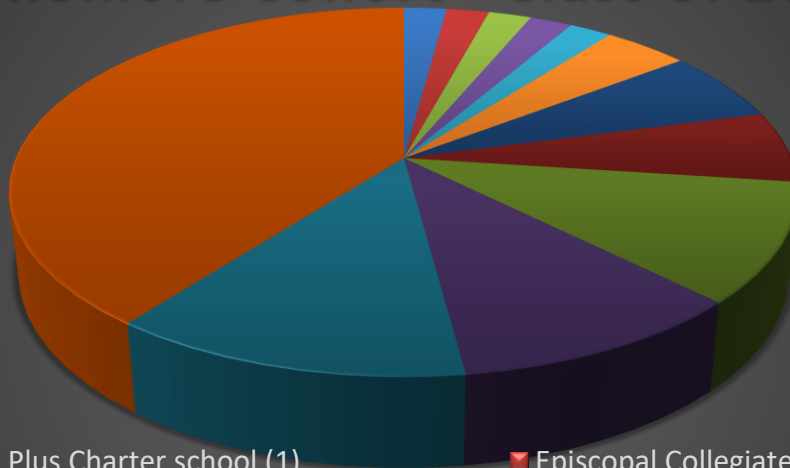

Sophomore Cohort - Class of 2020

▣ Academics Plus Charter school (1)	▣ Episcopal Collegiate (1)
▣ Hall High School (1)	▣ J.A. Fair High School (1)
▣ Valley View Junior High (1)	▣ Maumelle High School (2)
▣ Estem Charter School (3)	▣ LISA Academy (3)
▣ Bryant High School (5)	▣ North Little Rock High School (5)
▣ Little Rock Central High School (6)	▣ Parkview Arts Science Magnet (19)